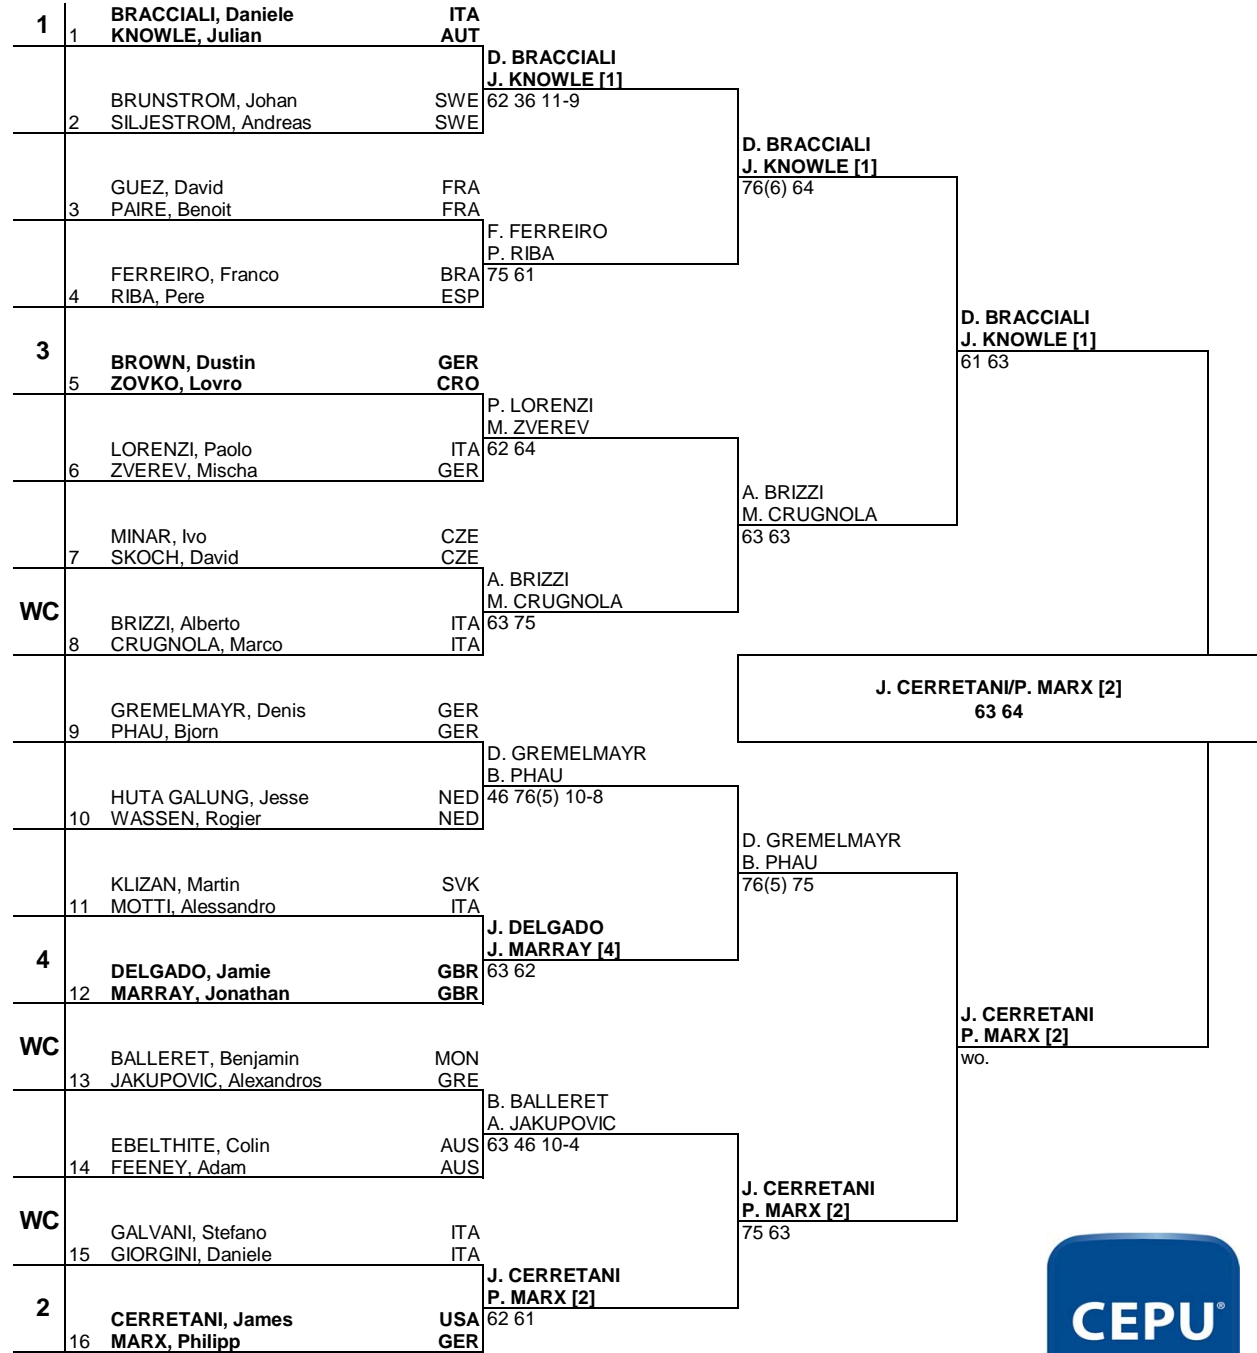

San Marino CEPU Open

MAIN DRAW DOUBLES

San Marino, San Marino

8 - 14 August 2011

Red Clay

€85,000

841

ATP Tour © Copyright 2006

Seeded Players	Rank	Prize Money (Per Team)	Pts.	Alternates/Lucky Losers	Retirements/W.O.
1 BRACCIALI, Daniele / KNOWLE, Julian	106	Winner €5,250	110		B. Phau - Low Back
2 CERRETANI, James / MARX, Philipp	126	Finalist €3,100	65		
3 BROWN, Dustin / ZOVKO, Lovro	148	Semi-Finalist €1,840	40		
4 DELGADO, Jamie / MARRAY, Jonathan	168	Quarter-Finalist €1,090	20		
		First Round €610	0		
Last Direct Acceptance				Challenger Supervisor	
Gremelmayr / Phau - 296				Carlos Sanches	